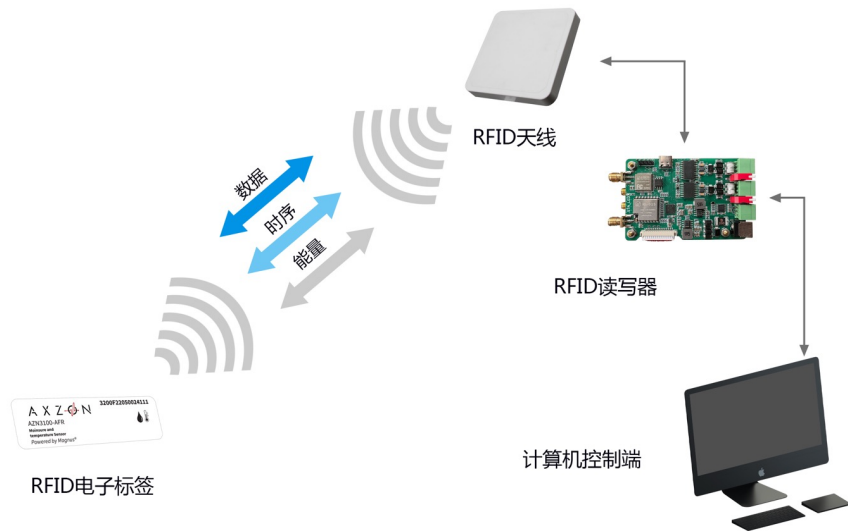

上海创馨科技（集团）有限公司

Axzon 无线温湿度检测技术
2024-7-15

Axzon 无线测温及相对湿度探测技术

1ST-LABS

RFID被动式无源传感技术

FCC 902 to 928 MHz

ETSI 865.6 MHz to 867.6MHz

支持湿度检测

无源，终身免维护

无线束，无忌高压系统

超薄，支持金属表面

多种形态，灵活实施

高可靠性，低维护成本

FEATURE	MAGNUS M3D	MAGNUS M3E
EPC Memory	128 bit	128 bit
User Memory	128 bit	128 bit
TID Memory	64 bit	64 bit
Sensor Code Resolution	0 to 511	NA
On-chip RSSI Resolution	32 steps (5 bits)	32 steps (5 bit)
IC Operating Temperature	-40°C to +125°C	-40°C to +125°C
IC Sensitivity Read (25°C)	-16.1 dBm	-18.6 dBm
IC Sensitivity Write (25°C)	-10.1 dBm	-12.6 dBm
Temperature Code Resolution	4096 Steps (12 bits)	4096 Steps (12 bit)
Temperature Range	20°C, +85°C	20°C,+85°C
Temperature Accuracy	±0.5°C	±0.5°C
Extended Temperature Range	-20°C to +125°C	-20°C to +125°C
Temperature Accuracy	>+1.0°C,±3.0°C	>+1.0°C,±3.0°C