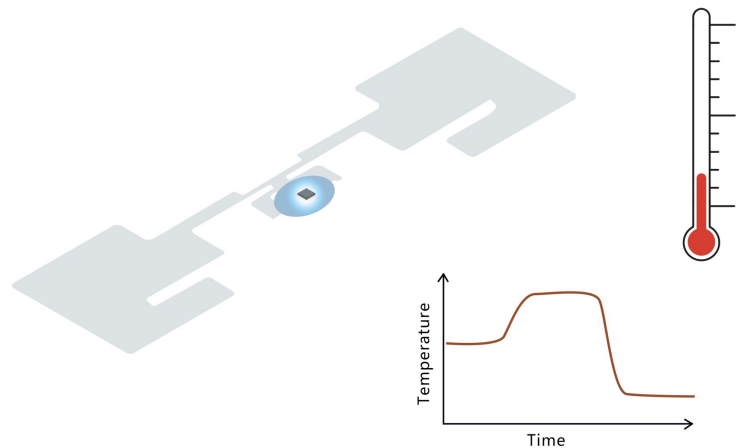

Axzon 无线测温及相对湿度探测技术

1ST-LABS

RFID被动式无源传感技术

FCC 902 to 928 MHz

ETSI 865.6 MHz to 867.6MHz